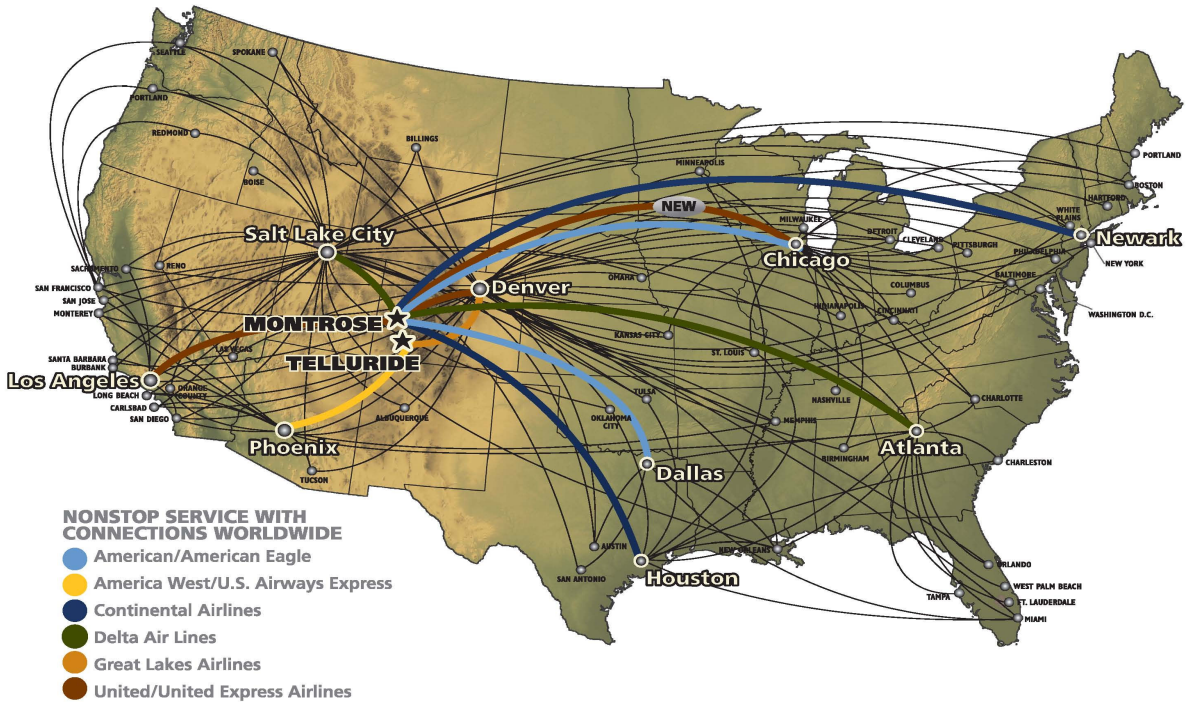

Telluride/Montrose 2009-2010 Winter Flight Plan

For air only reservations call the Telluride/Montrose Air Concierge: 866.850.5286

Carrier	From	To	Frequency	Seats/Type/
American Eagle	Dallas/Ft Worth (DFW)	Montrose (MTJ)	Monday-Friday	70/Jet
American Airlines	Dallas/Ft Worth (DFW)	Montrose (MTJ)	Saturday-Sunday	140/Jet
American Airlines	Chicago (ORD)	Montrose (MTJ)	Saturday	140/Jet
Continental Airlines	Houston (IAH)	Montrose (MTJ)	Daily (2 flights Sat—Peak*)	124/Jet & 50/Jet
Continental Airlines	Newark (EWR)	Montrose (MTJ)	Saturday (2 flights Sat—Peak*)	114/Jet
Delta Airlines	Salt Lake City (SLC)	Montrose (MTJ)	Daily	50/Jet
Delta Airlines	Atlanta (ATL)	Montrose (MTJ)	Saturday/Sunday	142/Jet & 76/Jet
Great Lakes Airlines	Denver (DEN)	Telluride (TEX)	3 Flights Daily	19/Turboprop
United Express	Chicago (ORD)	Montrose (MTJ)	Daily (2 flights Sat—Peak*)	66/Jet
United Express	Los Angeles (LAX)	Montrose (MTJ)	Saturday/Sunday	50/Jet
United Express	Denver (DEN)	Montrose (MTJ)	4 Flights Daily	37/Turboprop
United Airlines	Denver (DEN)	Montrose (MTJ)	Saturday	120/Jet
US Airways Express	Phoenix (PHX)	Telluride (TEX)	2 Flights Daily	37/Turboprop

Non-stop jet service operates 12/16/09 to 4/5/10 for most flights.

* Peak times: 12/19/09-1/2/2010 2/13/2010-4/3/2010